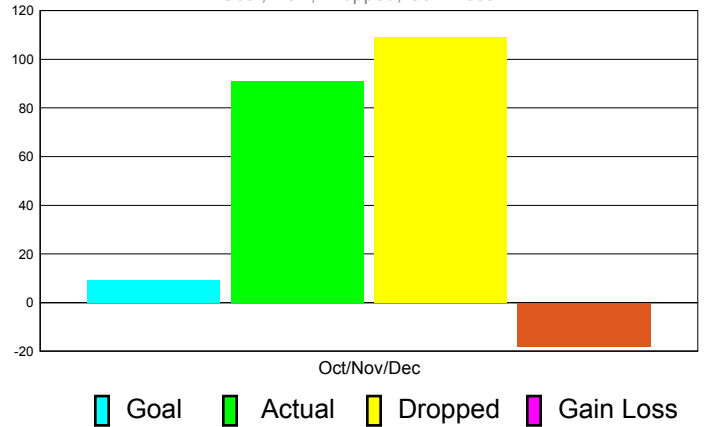

Membership Results 2011-2012

Goal, New, Dropped, Gain/Loss