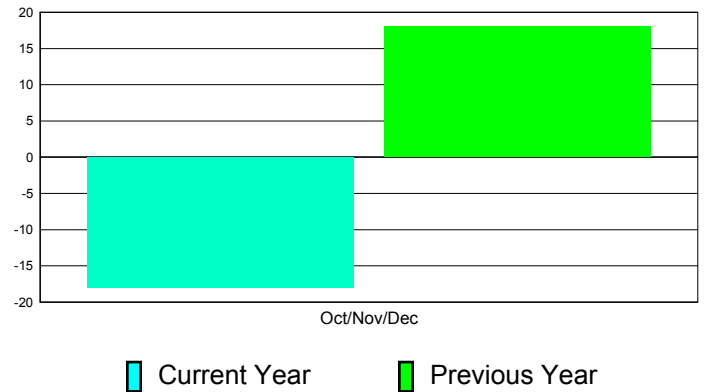

Comparison of Membership Gain/Loss

Current Year Compared to the Previous Year