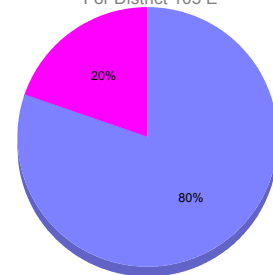

Goal, New, Dropped, Gain/Loss

Comparison of Membership Gain/Loss

Current Year Compared to the Previous Year

Gender Comparison 2010-2011

For District 105 E

Oct/Nov/Dec

■ Male ■ Female